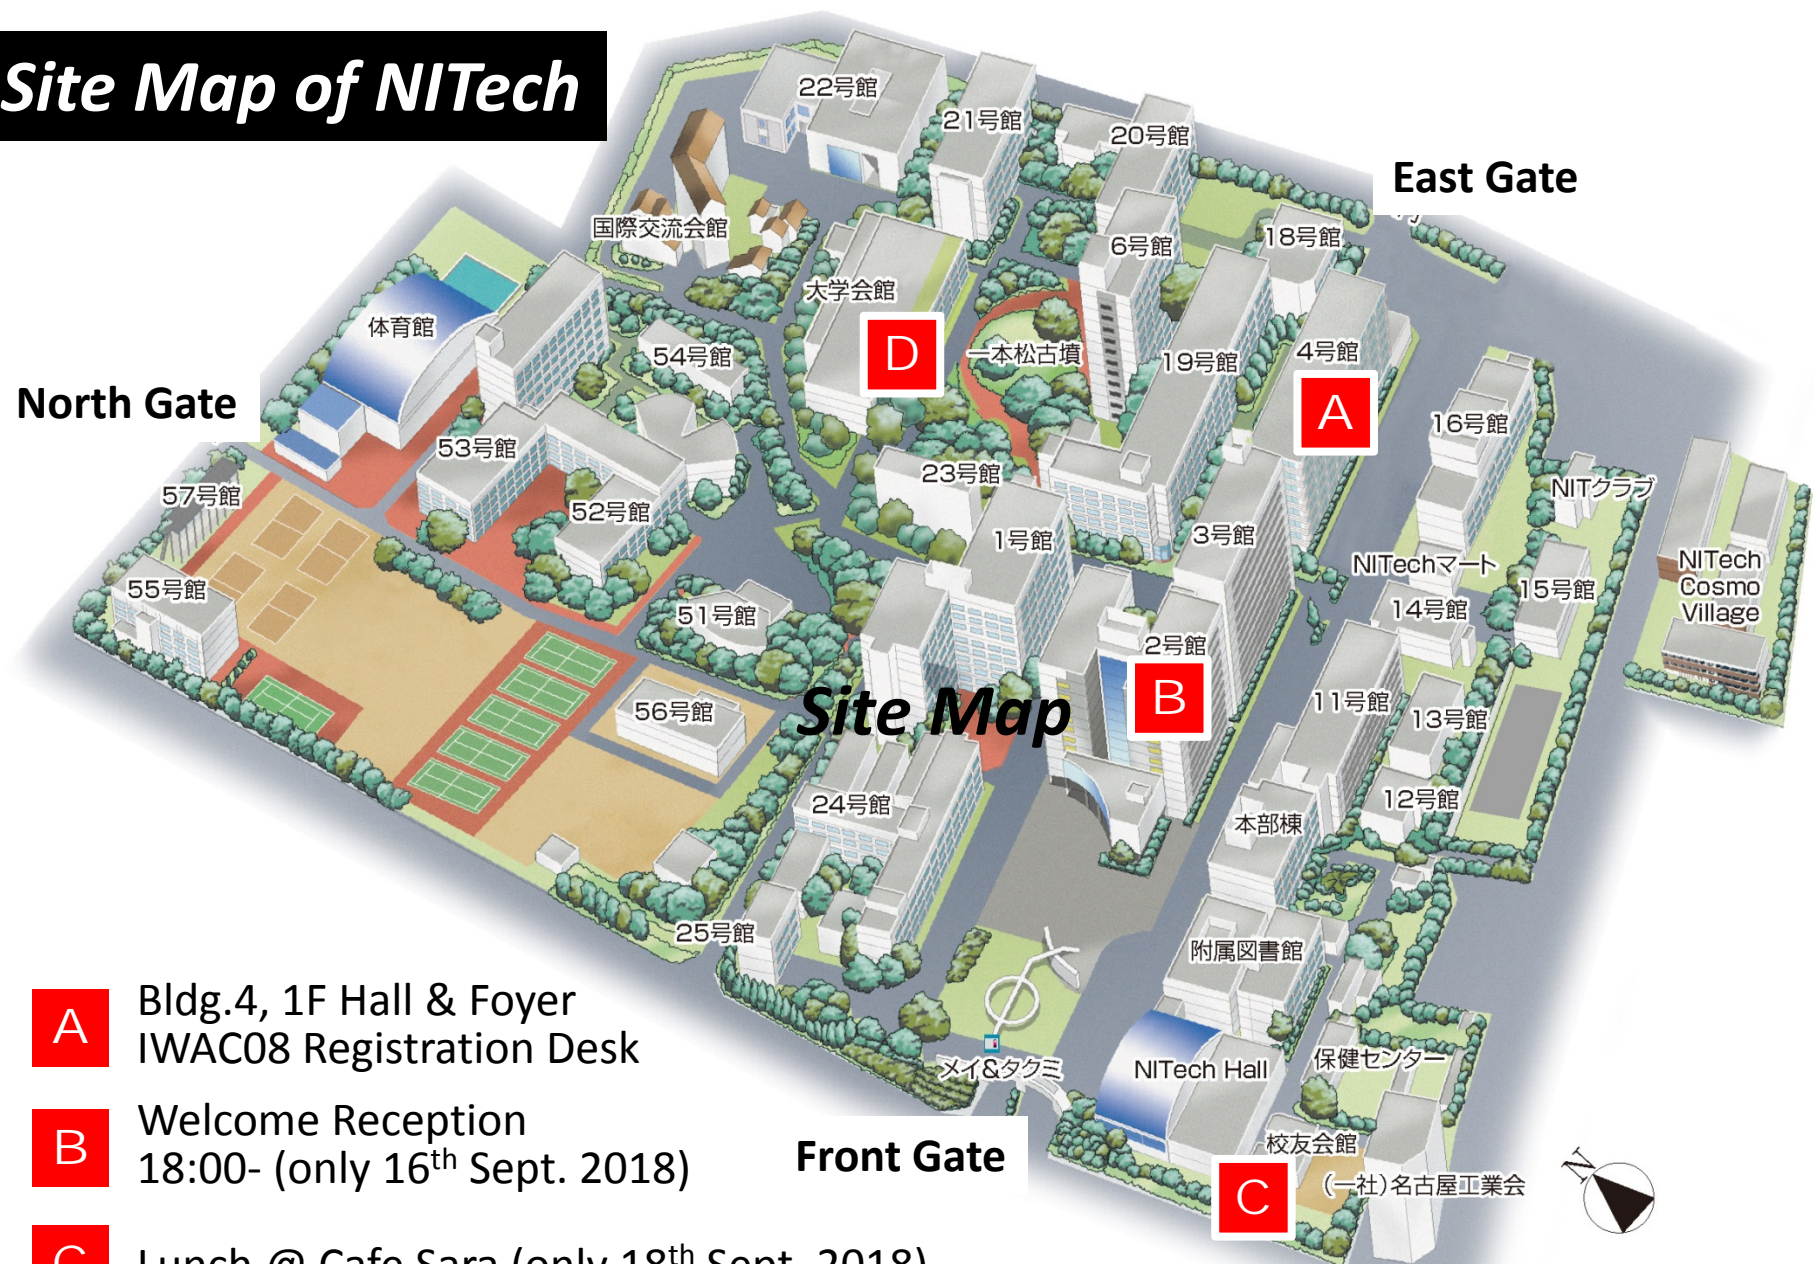

Site Map of NITech

A

Bldg.4, 1F Hall & Foyer
IWAC08 Registration Desk

B

Welcome Reception
18:00- (only 16th Sept. 2018)

C

Lunch @ Cafe Sara (only 18th Sept. 2018)

D

Banquet @ Daigaku-Kaikan

Front Gate